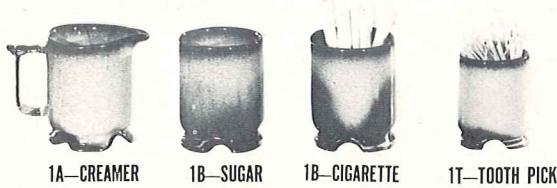

8B-SUGAR 8A-CREAMER 8B-CIGARETTE 8T-TOOTH PICK

1A-CREAMER 1B-SUGAR 1B-CIGARETTE 1T-TOOTH PICK

**MINIATURES—.75 EACH**

7TR-6" CHEROKEE ALPHABET-1.00

94TRC-6" CATTLE BRAND-1.00

94TRH-6" HORSE SHOE-1.00

2TR-EAGLE-1.00