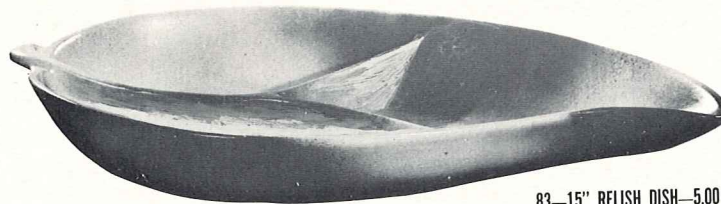

**MINIATURES—.75 EACH**

25T-TEA-2.50

25C-COFFEE-3.50

25S-SUGAR-4.00

CANNISTER SET-4 PIECES-14.00

25F-FLOUR-4.50  
25K-COOKIE-4.50

82S-COFFEE CARAFE COMPLETE-6.00  
82-CARAFE AND LID ONLY-4.00

83-15" RELISH DISH-5.00

803-HONEY JAR W/LID-1.50

838-10 OZ. PITCHER-1.00

833-24 OZ.-1.50

8-24 OZ.-1.50

835-24 OZ.-1.50

831-16 OZ.-1.50

29-24 OZ. BOTTLE-1.50

837-24 OZ. BOTTLE-1.50